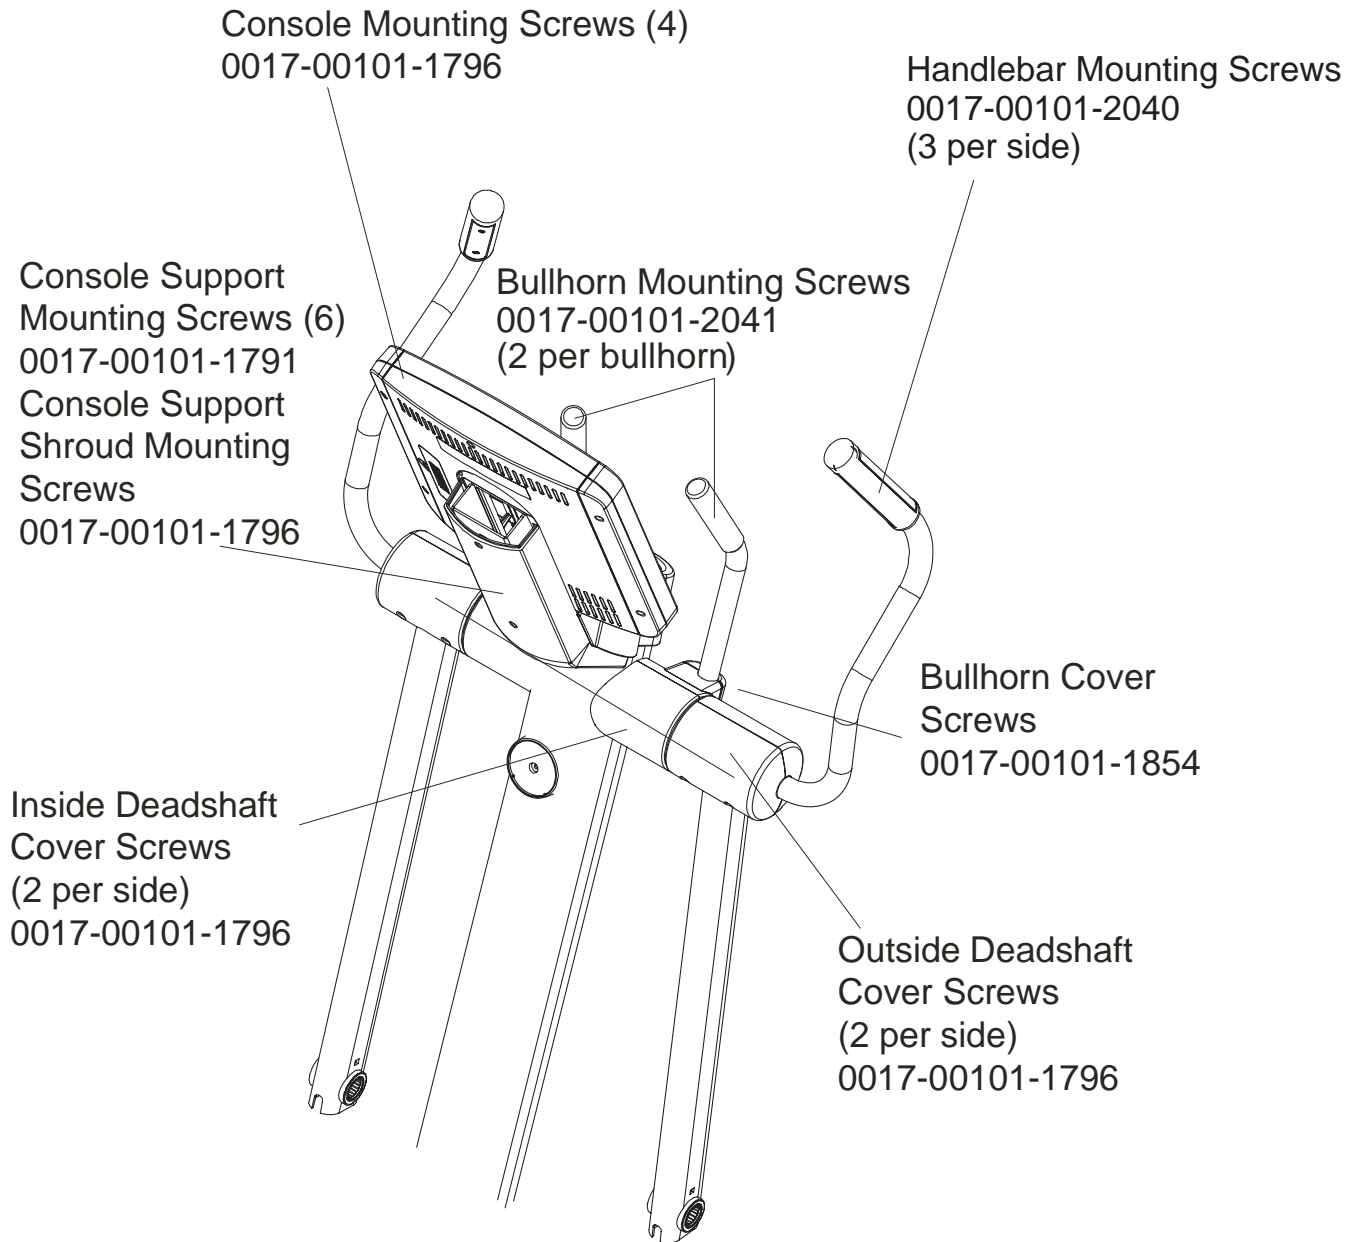

Items Not Shown:

Accessory Tray	0K62-01022-0001 (Stealth Gray)
Mounting Screws (2)	0017-00101-1846